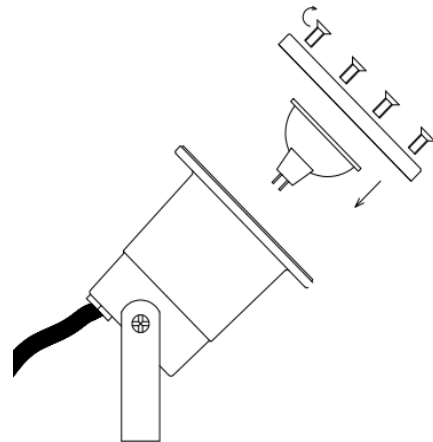

SPECIFICATION SHEET

BPL-500-FG

• Underwater Lights

• Fiber Glass

Fixture Specifications:

Housing: Fiber Glass	Wiring: Fixture is prewired with a 15ft 18-2 waterproof cord.
Finish: BLK-Black	Mounting: U-Shaped Bracket
Socket: GU5.3 socket	Electrical Notes: A 12V transformer is required. Options are available from Best Pro Lighting.com Voltage range for 12V halogen lamps are 11V-12.5V Voltage range for LED lamps are 8V-21V
Lamp: 12V, MR16 halogen bulb 20W standard, 50W Max. LED lamps available in 3W/6W/9W, with 2700K-warm white color temperature.	Warranty: Limited five (5) year warranty on fixture housing and against manufacture's defects.